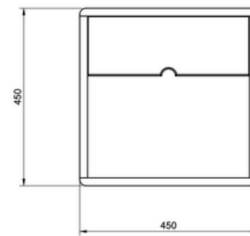

Lead Time

12-16 weeks

Customisation

All pieces can be customised accordingly
materials dimensions, finish