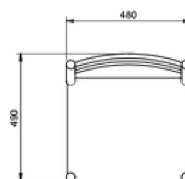

WOVEN DINING CHAIR

Crafted Collection

Dimensions

W-480mm | D-490mm | H-800mm

Shown as

Solid American Oak & Woven Danish cord

Material

American Oak

Colour | Light
Origin(s) | Canada, USA
Environmental | FSC®

Seat

Natural Danish Cord

Black Danish Cord

Warranty

10 years structural manufacturer's warranty
See website for details, terms & conditions

Care and maintenance

1. Wipe off dust regularly with a clean dry soft cloth
   - Remove any marks with a clean dampened soft cloth
   - Indoor use only
2. See website for more info about Care Instruction.

Lead Time

12-16 weeks

Customisation

All pieces can be customised accordingly
materials dimensions, finish