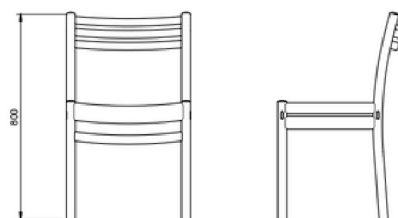

WOVEN DINING CHAIR

Crafted Collection

Dimensions

W-480mm | D-490mm | H-800mm

Shown as

Solid American Oak & Woven Danish cord

Material

American Oak

Colour | Light
Origin(s) | Canada, USA
Environmental | FSC®

Seat

Natural Danish Cord

Black Danish Cord

Warranty

10 years structural manufacturer's warranty
See website for details, terms & conditions

Care and maintenance

1. Wipe off dust regularly with a clean dry soft cloth
   - Remove any marks with a clean dampened soft cloth
   - Indoor use only
2. See website for more info about Care Instruction.

Lead Time

12-16 weeks

Customisation

All pieces can be customised accordingly
materials dimensions, finish